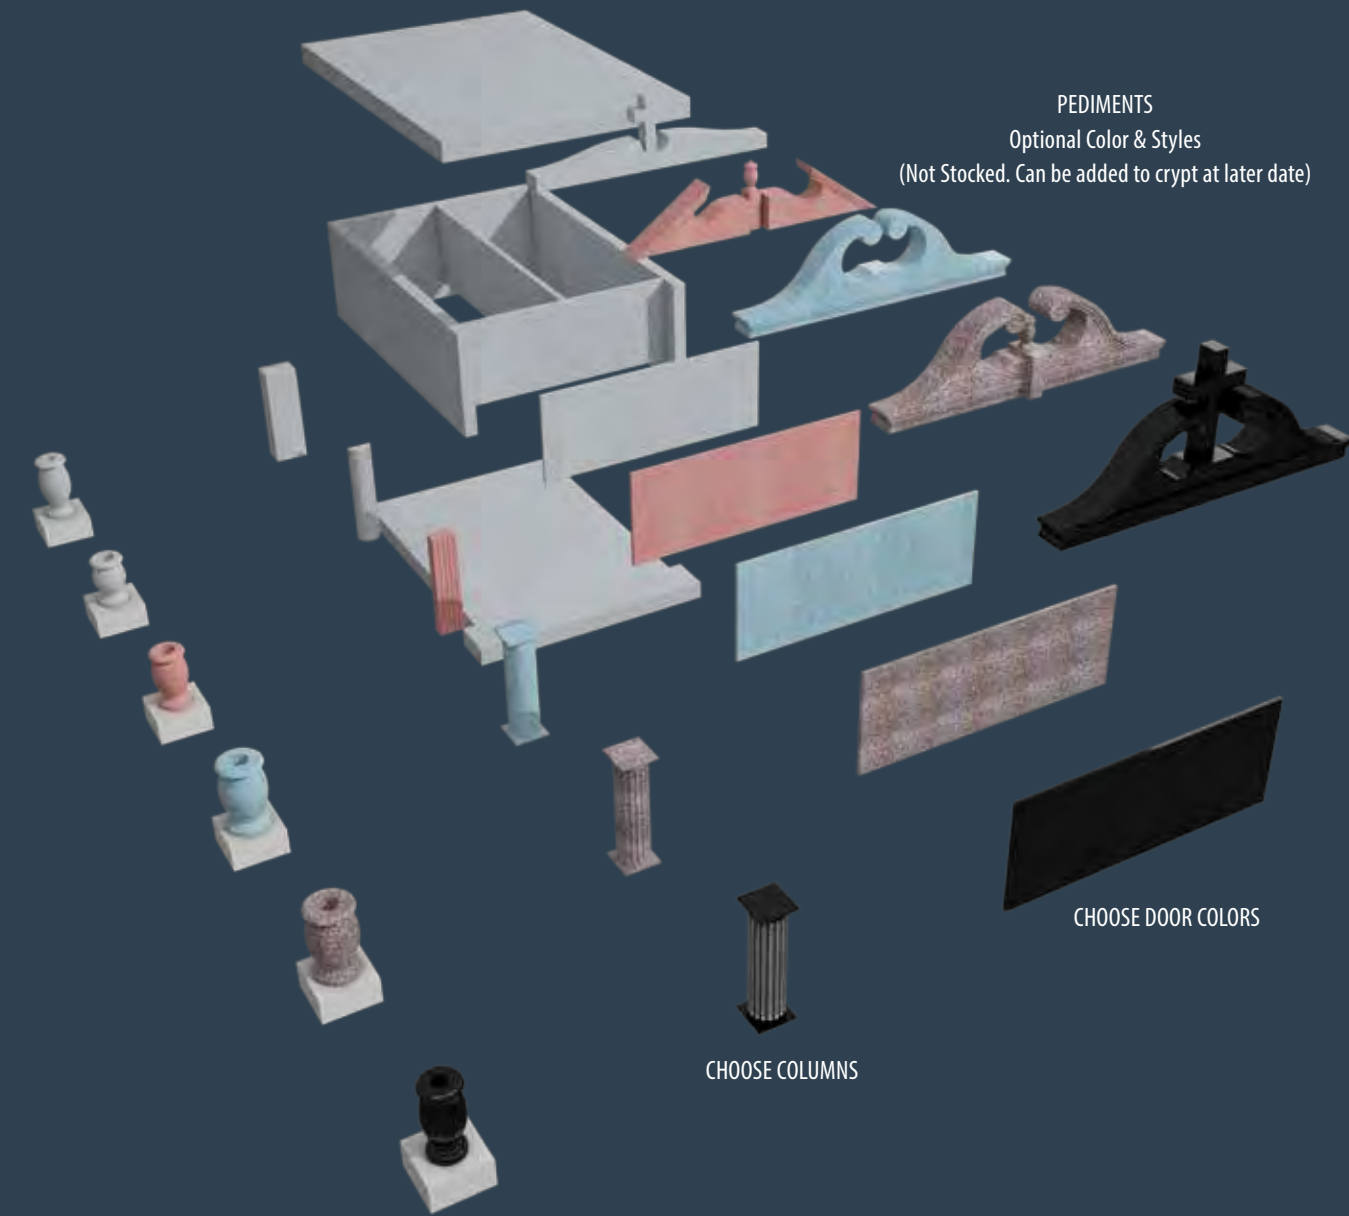

PEDIMENTS
Optional Color & Styles
(Not Stocked. Can be added to crypt at later date)

CHOOSE COLUMNS

CHOOSE DOOR COLORS