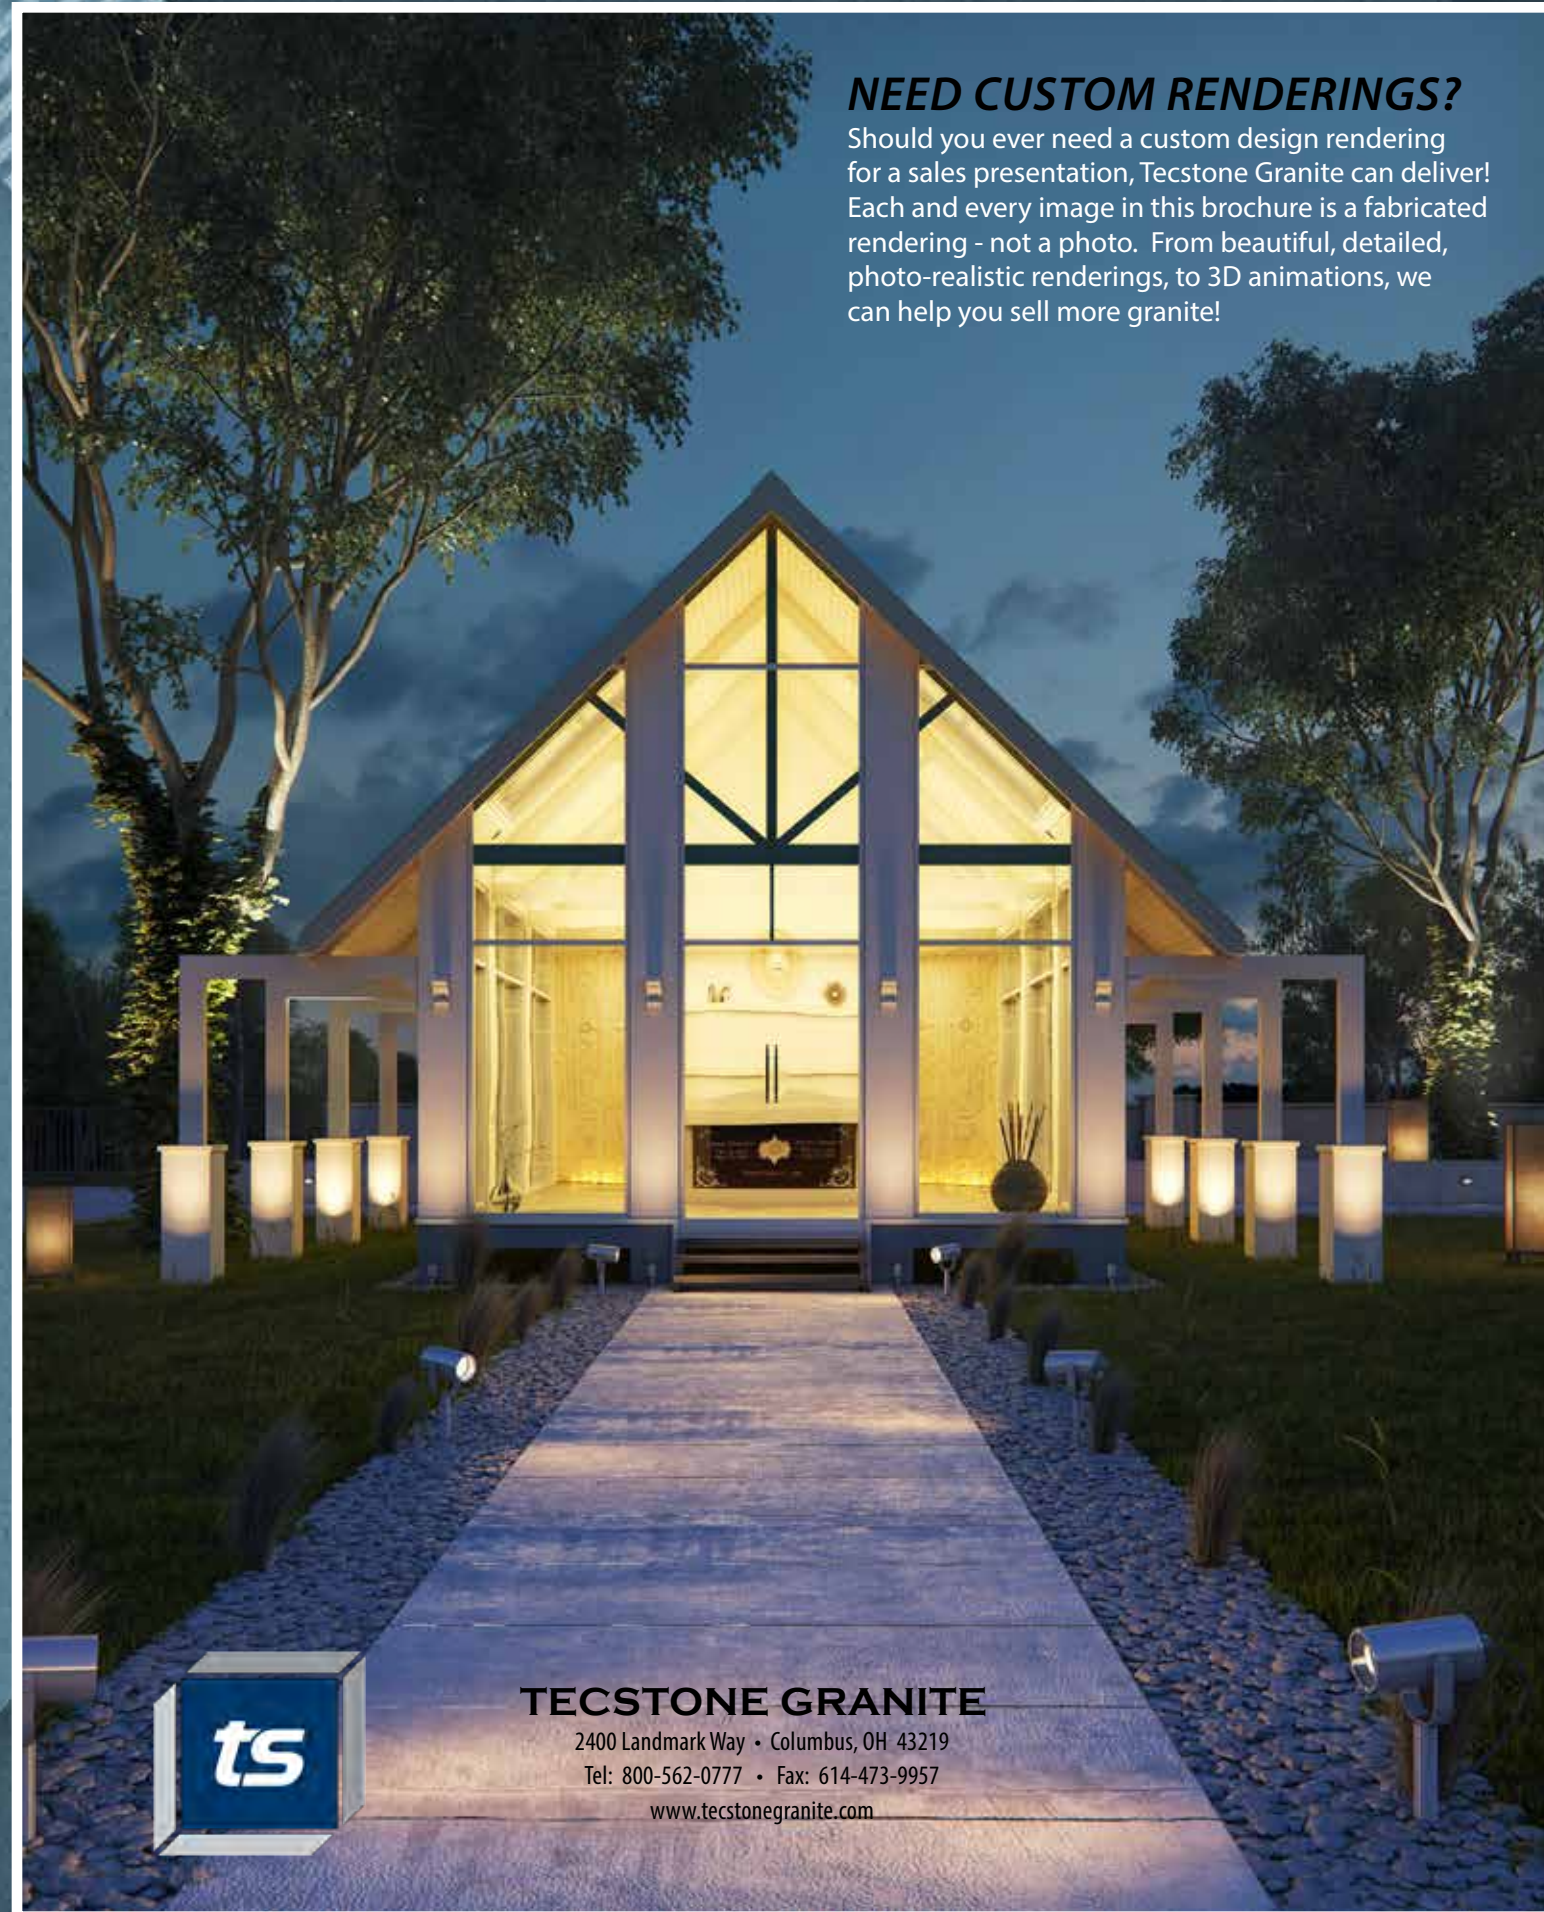

NEED CUSTOM RENDERINGS?
Should you ever need a custom design rendering for a sales presentation, Tecstone Granite can deliver! Each and every image in this brochure is a fabricated rendering - not a photo. From beautiful, detailed, photo-realistic renderings, to 3D animations, we can help you sell more granite!

ts
TECSTONE GRANITE
2400 Landmark Way • Columbus, OH 43219
Tel: 800-562-0777 • Fax: 614-473-9957
www.tecstonegranite.com