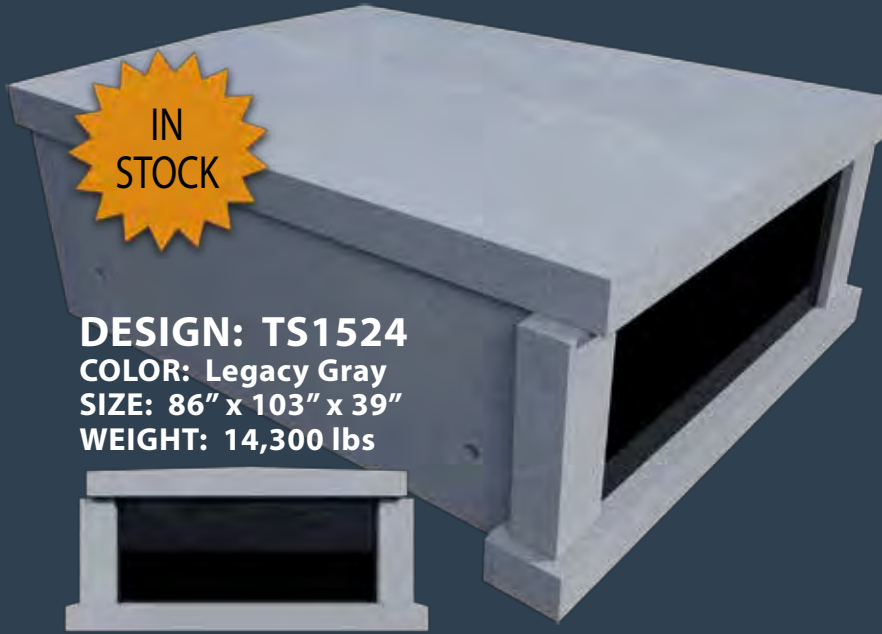

IN STOCK

DESIGN: TS1548
COLOR: Legacy Gray
SIZE: 44" x 101" x 64"
WEIGHT: 11,000 lbs

VERTICAL TWO CRYPT

Pre-assembled two crypt mausoleum in vertical plan, 4" walls and 4" flat top, granite floor.

CHOICE OF DOOR COLORS

FLAT ROOF FIXED COLUMNS

Pre-assembled two crypt mausoleum in horizontal plan, 4" walls and 6" flattop, concrete floor.

CHOICE OF DOOR COLORS

DESIGN: TS1536
COLOR: Legacy Gray
SIZE: 86" x 103" x 38"
WEIGHT: 13,500 lbs

IN STOCK

IN STOCK

DESIGN: TS1524
COLOR: Legacy Gray
SIZE: 86" x 103" x 39"
WEIGHT: 14,300 lbs

ROOF TOP FIXED COLUMNS

Pre-assembled two crypt mausoleum in vertical plan, 4" walls and 7" roof top, concrete floor.

FLAT ROOF - CHOICE OF COLUMNS

IN STOCK

CHOICE OF DOOR COLORS

DESIGN: TS1510
COLOR: Legacy Gray
SIZE: 79.5" x 106" x 38"
WEIGHT: 13,000 lbs

Pre-assembled two crypt mausoleum in vertical plan, 4" walls and 7" flat top, concrete floor.